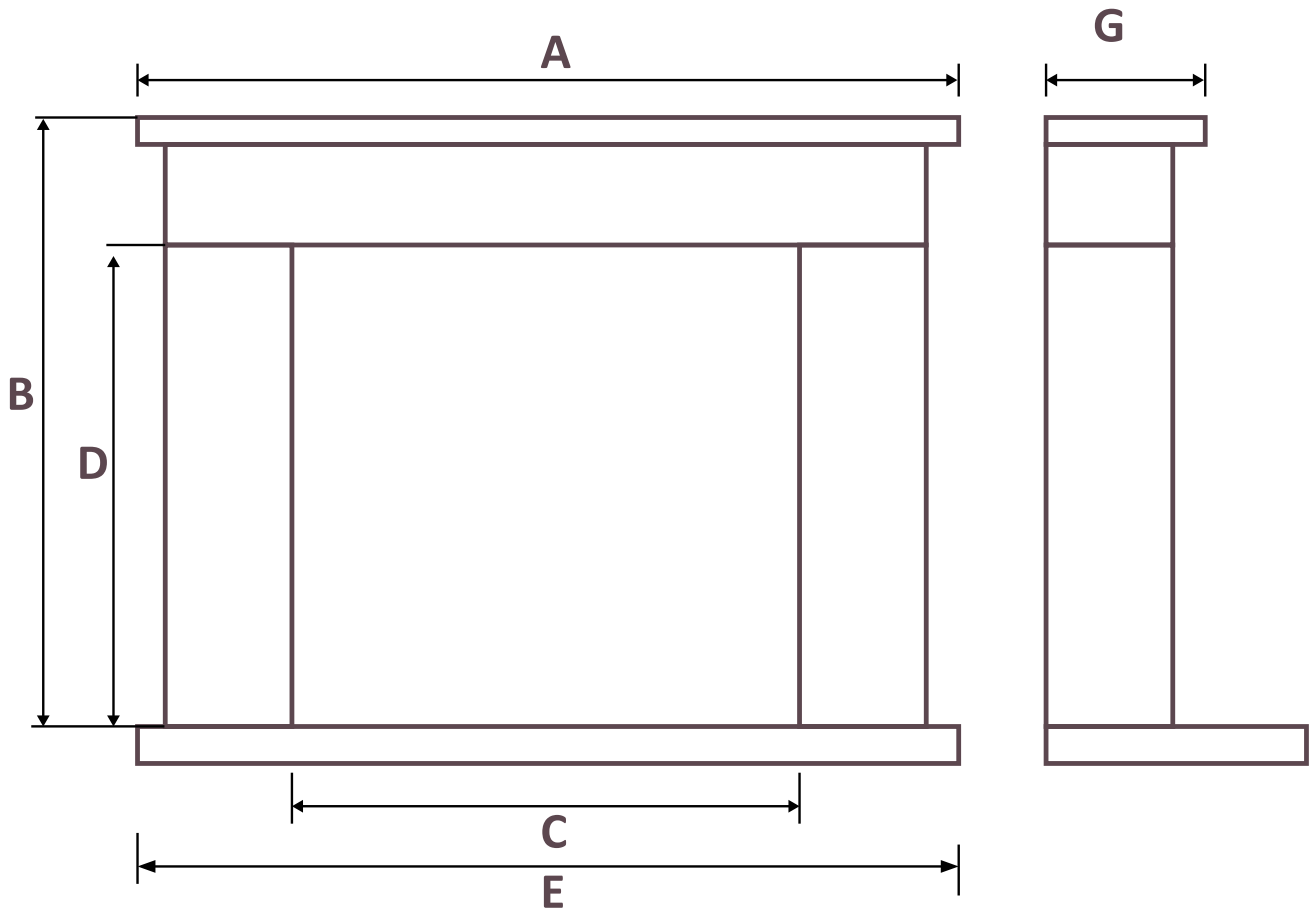

- 54" Victorian Corbel Fireplace In Italian Marble

MORE NEW MATERIALS AVAILABLE

Agean Limestone

Ashford 54" Surround

Pisa 54" Surround

Helsinki 54" Surround

DIMENSIONS

Dimensions, mm