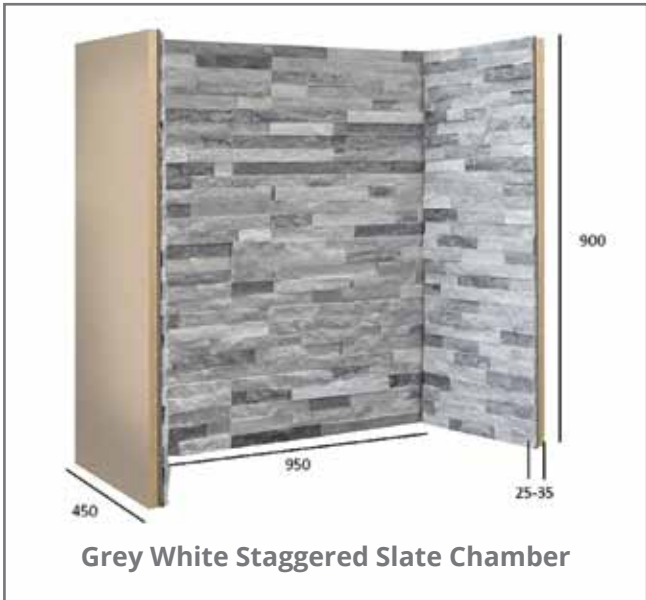

Chamber Staggered Stone Black (pieces)
 Size: 530mm wide x 190mm high

Chamber Staggered Stone White (pieces)
 Size: 530mm wide x 190mm high

Grey Ceramic Brick Bond Chamber

NEW CHAMBERS

Dove Grey Chamber

Charcoal Slate Waterfall Chamber

Our chambers are built from the highest quality materials and are used to line the walls of the fire chamber to create beautiful bespoke chimney breast features for a perfect finish every time!

BARRY'S FIRES