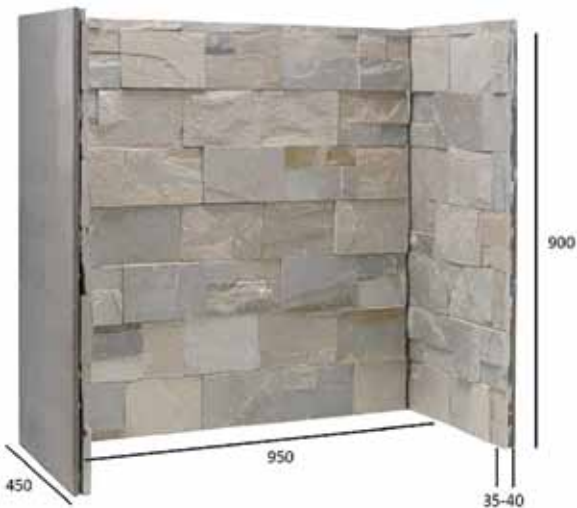

Chamber Staggered Stone Black (pieces)
 Size: 530mm wide x 190mm high

Chamber Staggered Stone White (pieces)
 Size: 530mm wide x 190mm high

Grey Ceramic Brick Bond Chamber

NEW CHAMBERS

Dove Grey Chamber

Charcoal Slate Waterfall Chamber